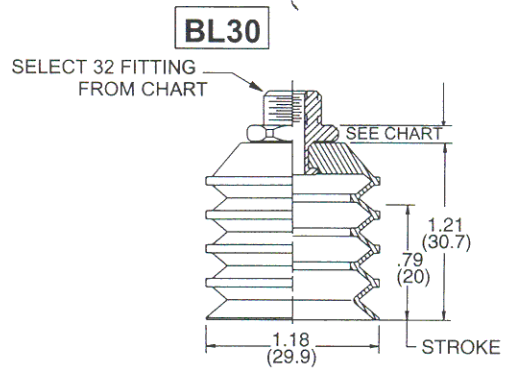

## HOW TO ORDER

CUP DIAMETER	20mm	30mm	40mm	50mm
PART NUMBER	XP-BL20	XP-BL30	XP-BL40	XP-BL50
CUP WEIGHT: oz. (g)	0.07 (2)	0.21 (6)	0.43 (12.2)	0.82 (23.2)
INTERNAL VOLUME: cu. in. (cc)	0.24 (3.9)	0.8 (13.1)	1.6 (26.2)	3.4 (55.7)
FORCE @ 6" Hg: lb. (N)	0.7 (3.1)	1.4 (6.2)	2.5 (11.1)	3.8 (16.9)
FORCE @ 18" Hg: lb. (N)	1.4 (6.2)	3.6 (16)	4.9 (21.8)	9.6 (42.7)
MINIMUM RADIUS: in. (mm)	0.16 (4.1)	0.31 (7.9)	0.6 (15.2)	0.6 (15.2)
MATERIALS	N,S	N,S	N,S	N,S