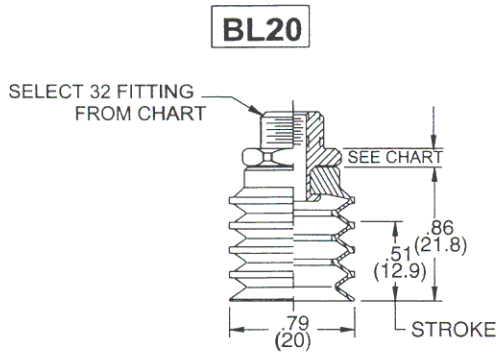

## HOW TO ORDER

CUP DIAMETER	20mm	30mm	40mm	50mm
PART NUMBER	XP-BL20	XP-BL30	XP-BL40	XP-BL50
CUP WEIGHT: oz. (g)	0.07 (2)	0.21 (6)	0.43 (12.2)	0.82 (23.2)
INTERNAL VOLUME: cu. in. (cc)	0.24 (3.9)	0.8 (13.1)	1.6 (26.2)	3.4 (55.7)
FORCE @ 6" Hg: lb. (N)	0.7 (3.1)	1.4 (6.2)	2.5 (11.1)	3.8 (16.9)
FORCE @ 18" Hg: lb. (N)	1.4 (6.2)	3.6 (16)	4.9 (21.8)	9.6 (42.7)
MINIMUM RADIUS: in. (mm)	0.16 (4.1)	0.31 (7.9)	0.6 (15.2)	0.6 (15.2)
MATERIALS	N,S	N,S	N,S	N,S