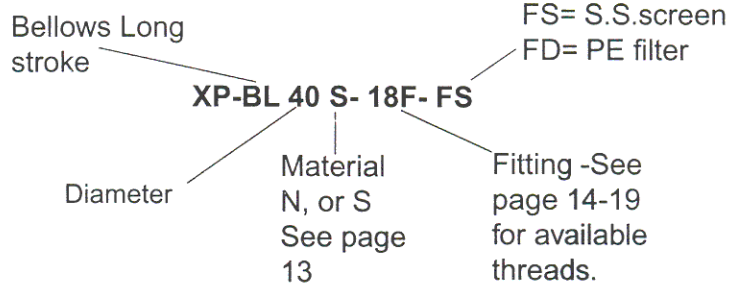

# MULTI BELLOWS CUPS

## HOW TO ORDER

CUP DIAMETER	20mm	30mm	40mm	50mm
PART NUMBER	XP-BL20	XP-BL30	XP-BL40	XP-BL50
CUP WEIGHT: oz. (g)	0.07 (2)	0.21 (6)	0.43 (12.2)	0.82 (23.2)
INTERNAL VOLUME: cu. in. (cc)	0.24 (3.9)	0.8 (13.1)	1.6 (26.2)	3.4 (55.7)
FORCE @ 6" Hg: lb. (N)	0.7 (3.1)	1.4 (6.2)	2.5 (11.1)	3.8 (16.9)
FORCE @ 18" Hg: lb. (N)	1.4 (6.2)	3.6 (16)	4.9 (21.8)	9.6 (42.7)
MINIMUM RADIUS: in. (mm)	0.16 (4.1)	0.31 (7.9)	0.6 (15.2)	0.6 (15.2)
MATERIALS	N,S	N,S	N,S	N,S